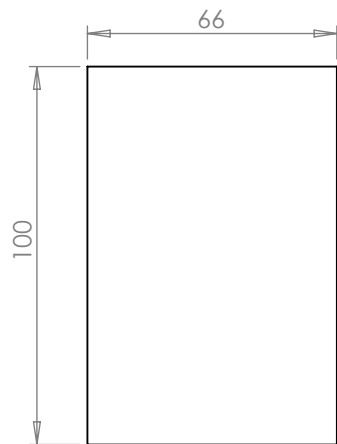

ITEM NO.	PART NUMBER	QTY.
1	Monument Base	1
2	Pedestal	1
3	Cross	1
4	Tablet	1

DESIGN BY
CADDAD

MONUMENT

DESIGNER:	TOLERANCE SPEC: ~NA~
CLIENT:	SCALE: 1: 50
DATE: JUNE 04 2008	DIMENSIONS: cm U.O.S
	SHEET 1 of 2

CROSSDETAIL

TABLET DETAIL

MONUMENT

DESIGNER:

TOLERANCE SPEC: ~NA~

CLIENT:

SCALE: 1:20

DATE: JUNE 04 2008

DIMENSIONS: cm U.O.S

SHEET 2 of 2