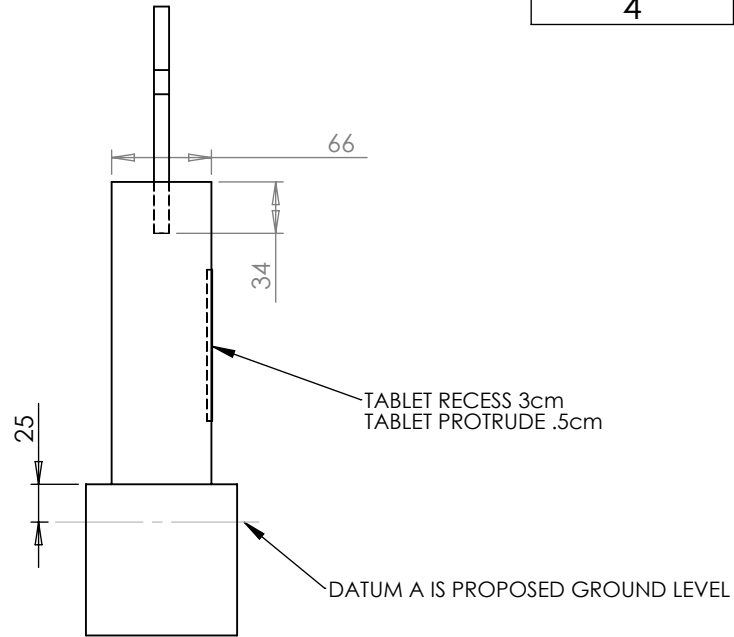

ITEM NO.	PART NUMBER	QTY.
1	Monument Base	1
2	Pedestal	1
3	Cross	1
4	Tablet	1

DESIGN BY
CADDAD

MONUMENT

DESIGNER:	TOLERANCE SPEC: ~NA~
CLIENT:	SCALE: 1: 50
DATE: JUNE 04 2008	DIMENSIONS: cm U.O.S
	SHEET 1 of 2

CROSSDETAIL

TABLET DETAIL

MONUMENT

DESIGNER:

TOLERANCE SPEC: ~NA~

CLIENT:

SCALE: 1:20

DATE: JUNE 04 2008

DIMENSIONS: cm U.O.S

SHEET 2 of 2