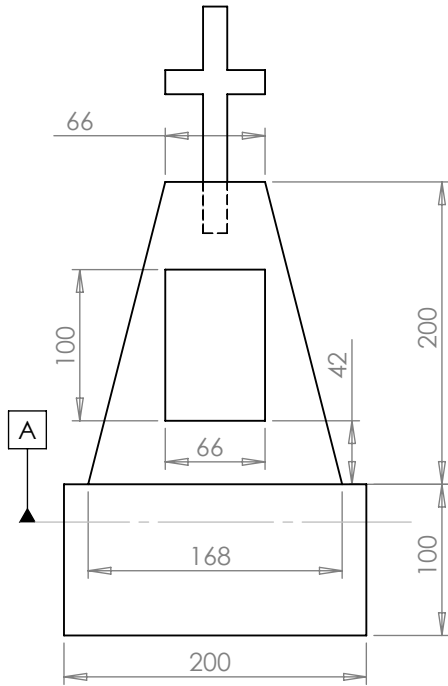

ITEM NO.	PART NUMBER	QTY.
1	Monument Base	1
2	Pedestal	1
3	Cross	1
4	Tablet	1

DESIGN BY
CADDAD

MONUMENT

DESIGNER:	TOLERANCE SPEC: ~NA~
CLIENT:	SCALE: 1: 50
DATE: JUNE 04 2008	DIMENSIONS: cm U.O.S
	SHEET 1 of 2

CROSSDETAIL

TABLET DETAIL

MONUMENT

DESIGNER:

TOLERANCE SPEC: ~NA~

CLIENT:

SCALE: 1:20

DATE: JUNE 04 2008

DIMENSIONS: cm U.O.S

SHEET 2 of 2