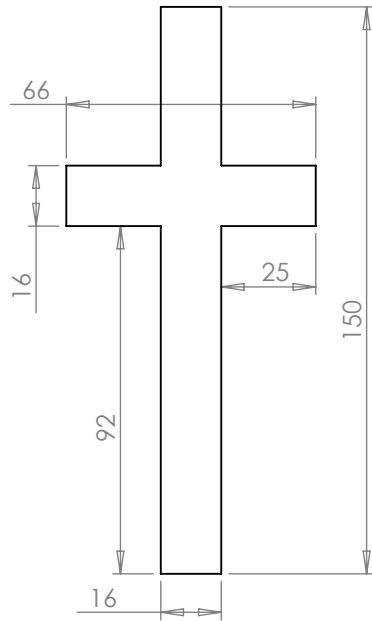

ITEM NO.	PART NUMBER	QTY.
1	Monument Base	1
2	Pedestal	1
3	Cross	1
4	Tablet	1

DESIGN BY
CADDAD

MONUMENT

DESIGNER:	TOLERANCE SPEC: ~NA~
CLIENT:	SCALE: 1: 50
DATE: JUNE 04 2008	DIMENSIONS: cm U.O.S
	SHEET 1 of 2

CROSSDETAIL

TABLET DETAIL

MONUMENT

DESIGNER:

TOLERANCE SPEC: ~NA~

CLIENT:

SCALE: 1:20

DATE: JUNE 04 2008

DIMENSIONS: cm U.O.S

SHEET 2 of 2